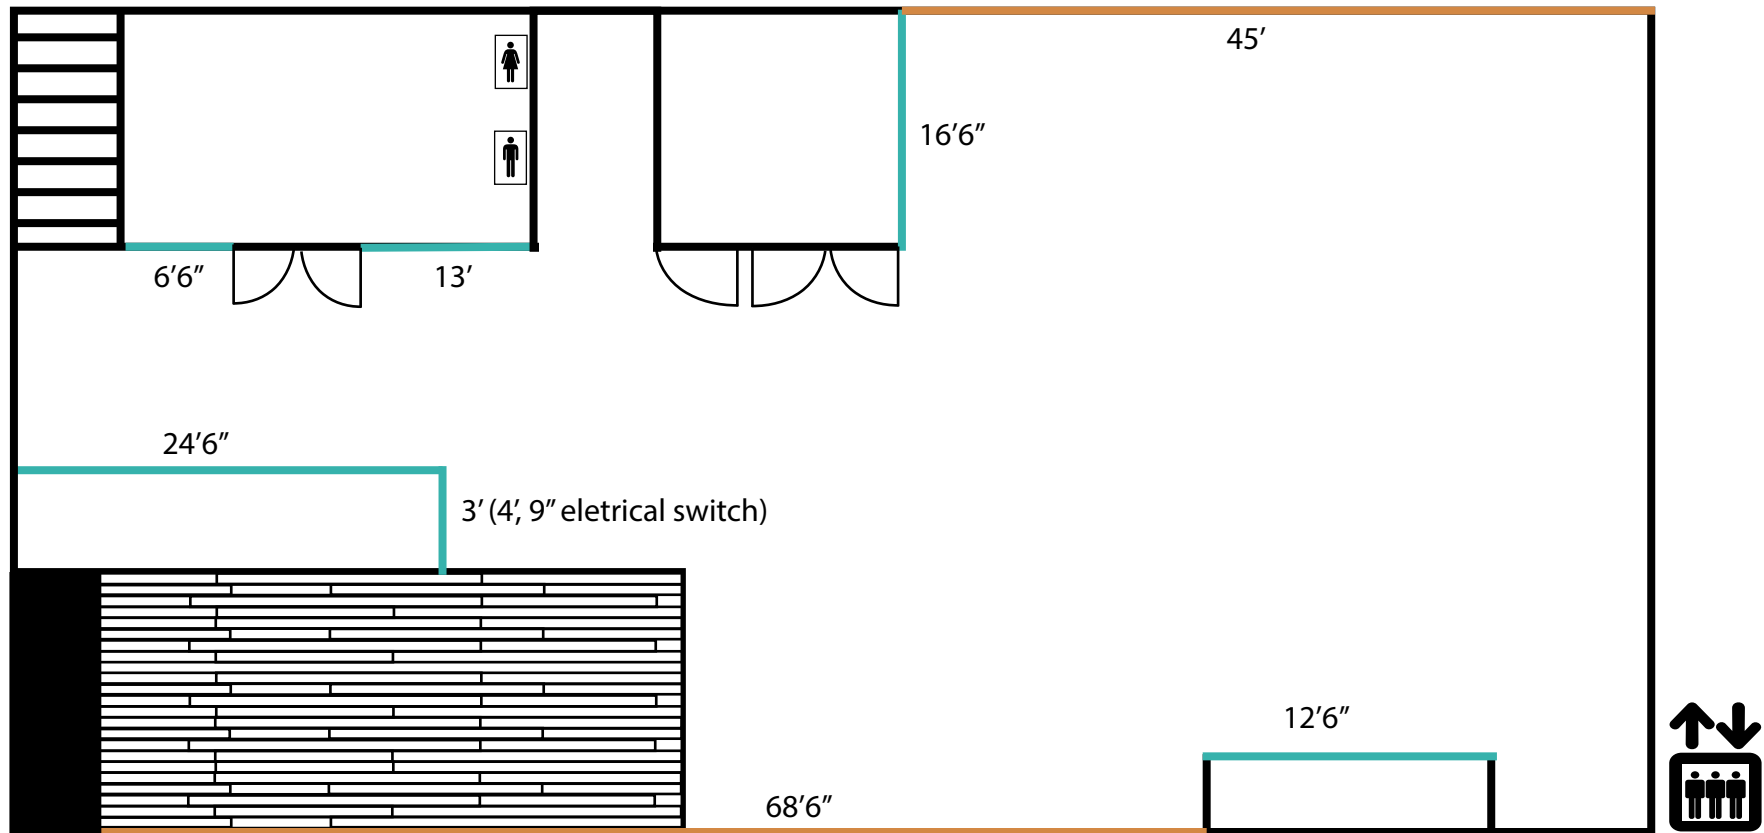

GADSDEN MUSEUM OF ART

Second Floor Measurements

Brick Wall with wire hangers suspended from ceiling

Sheetrock wall

Hardwood floor 37'x 13.5'